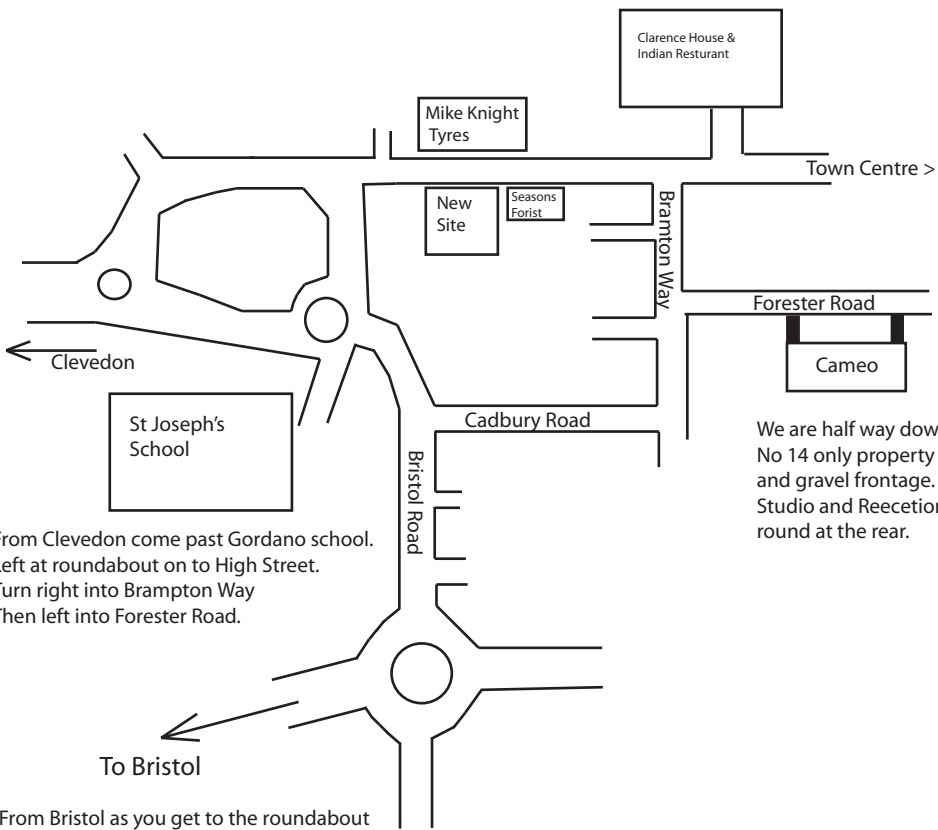

How to find Us.

From Clevedon come past Gordano school.
Left at roundabout on to High Street.
Turn right into Brampton Way
Then left into Forester Road.

From Bristol as you get to the roundabout
Take 1st left onto Bristol Rd, then 3rd right into
Cadbury Rd.. At the end turn left, then right and
you are in Forester Rd.

We are half way down on the right.
No 14 only property with 2 drives
and gravel frontage.
Studio and Reception up left hand
round at the rear.